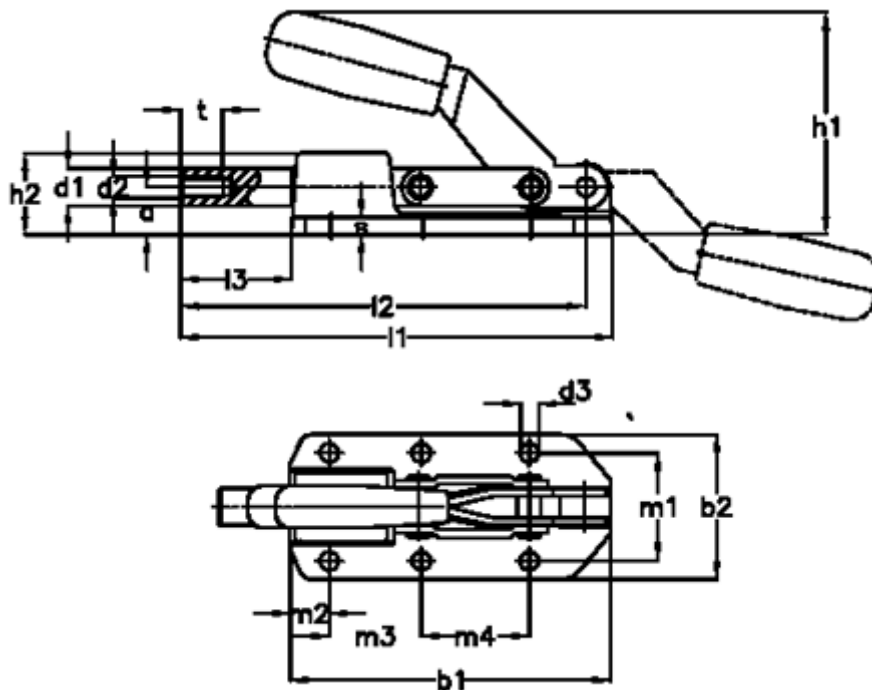

Article number: 201366123

Description: E+G Klee plunger clamp GN 842-550-AS

Measures

$a = 18$	Holding force N = 8000	$s = 6$
$b_1 = 122.5$	$l_1 = 164.5$	Size = 550
$b_2 = 55$	$l_2 = 154.5$	$t = 16$
$d_1 = 14$	$l_3 = 42$	$W = 42$
$d_2 = M8$	$m_1 = 41$	
$d_3 = 7$	$m_2 = 15$	
$h_1 = 76$	$m_3 = 35$	
$h_2 = 29.5$	$m_4 = 41$	